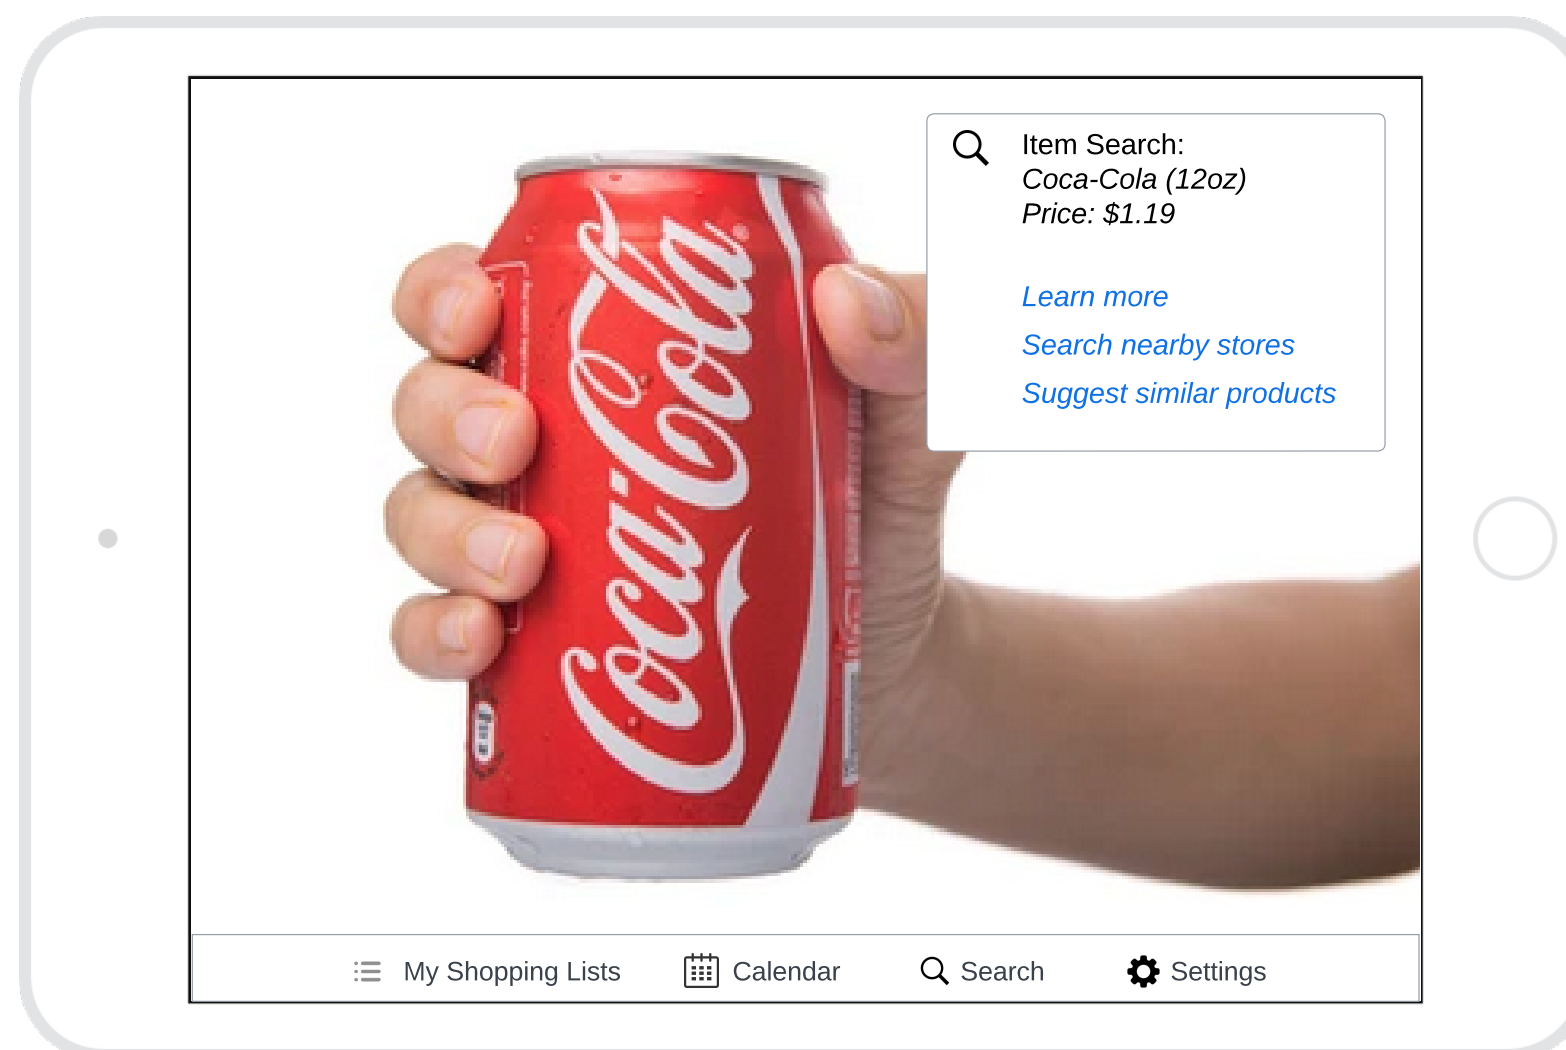

Real-world Item Searching (AR)

From far away, items on your shopping list appear highlighted under large rectangles so that the general area of the shelf can be located. (Done via a virtual positioning system, such as a store-based QR code.)

When nearby, items on your shopping list (and items of interest, such as sale items) appear more specifically by their boundaries being highlighted.

Users can learn more about a new item by scanning its barcode. This brings up information about it as well as other action item options.