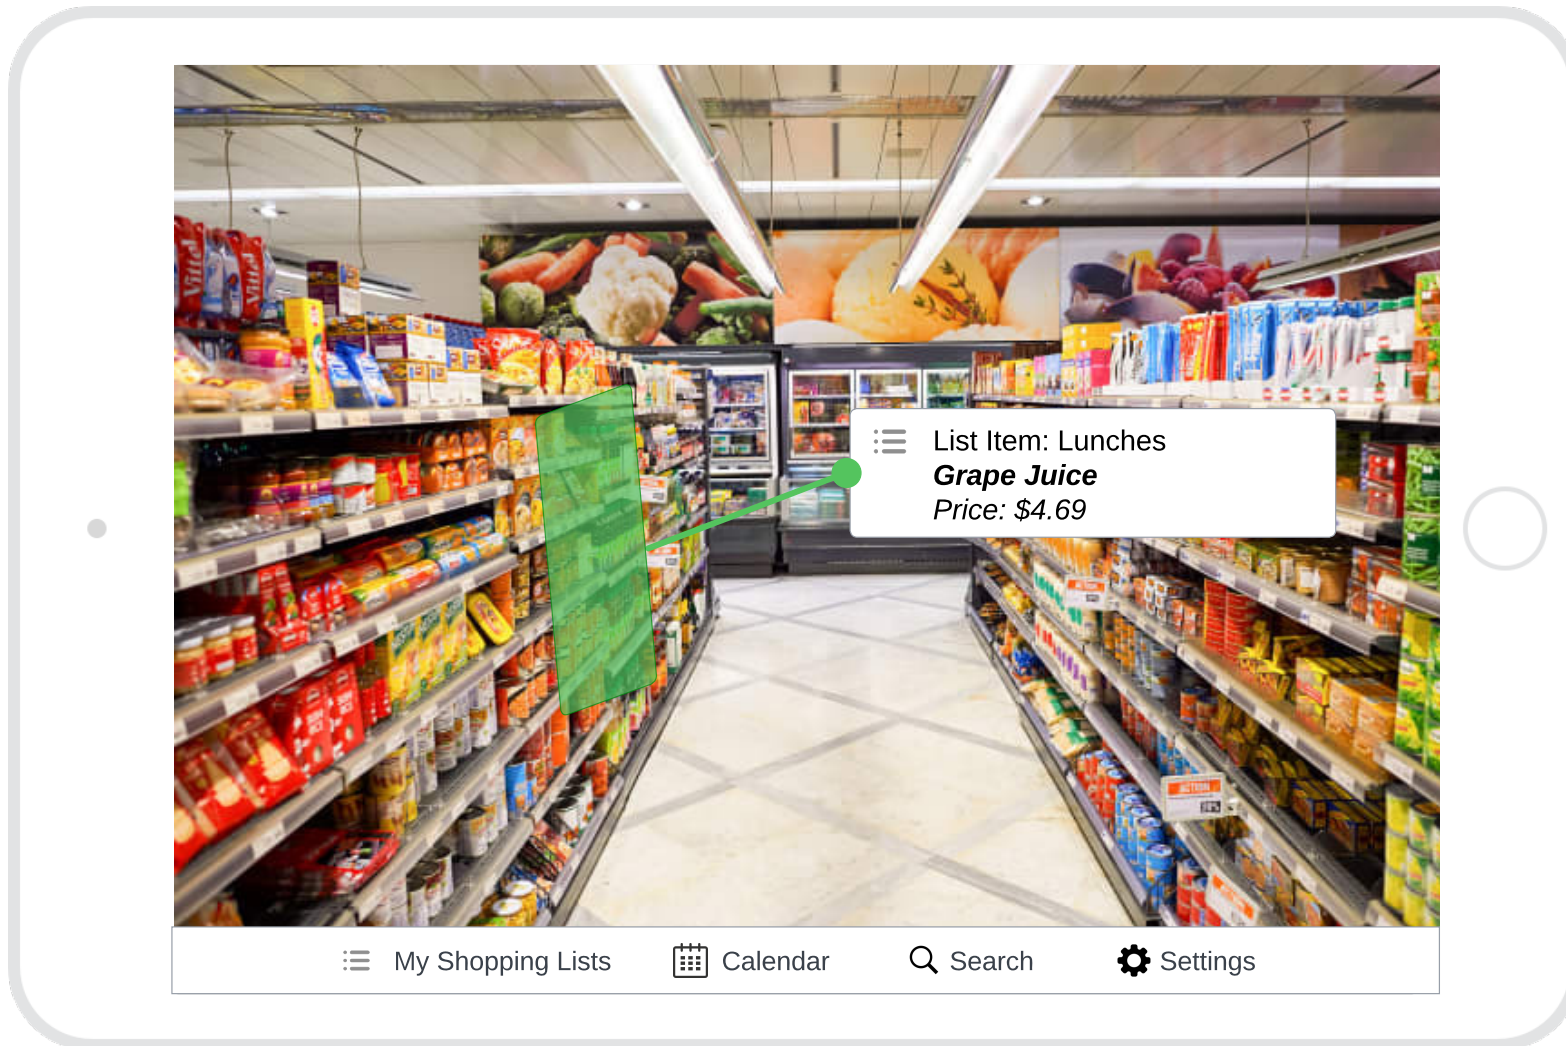

Real-world Item Searching (AR)

From far away, items on your shopping list appear highlighted under large rectangles so that the general area of the shelf can be located. (Done via a virtual positioning system, such as a store-based QR code.)

When nearby, items on your shopping list (and items of interest, such as sale items) appear more specifically by their boundaries being highlighted.

Users can learn more about a new item by scanning its barcode. This brings up information about it as well as other action item options.