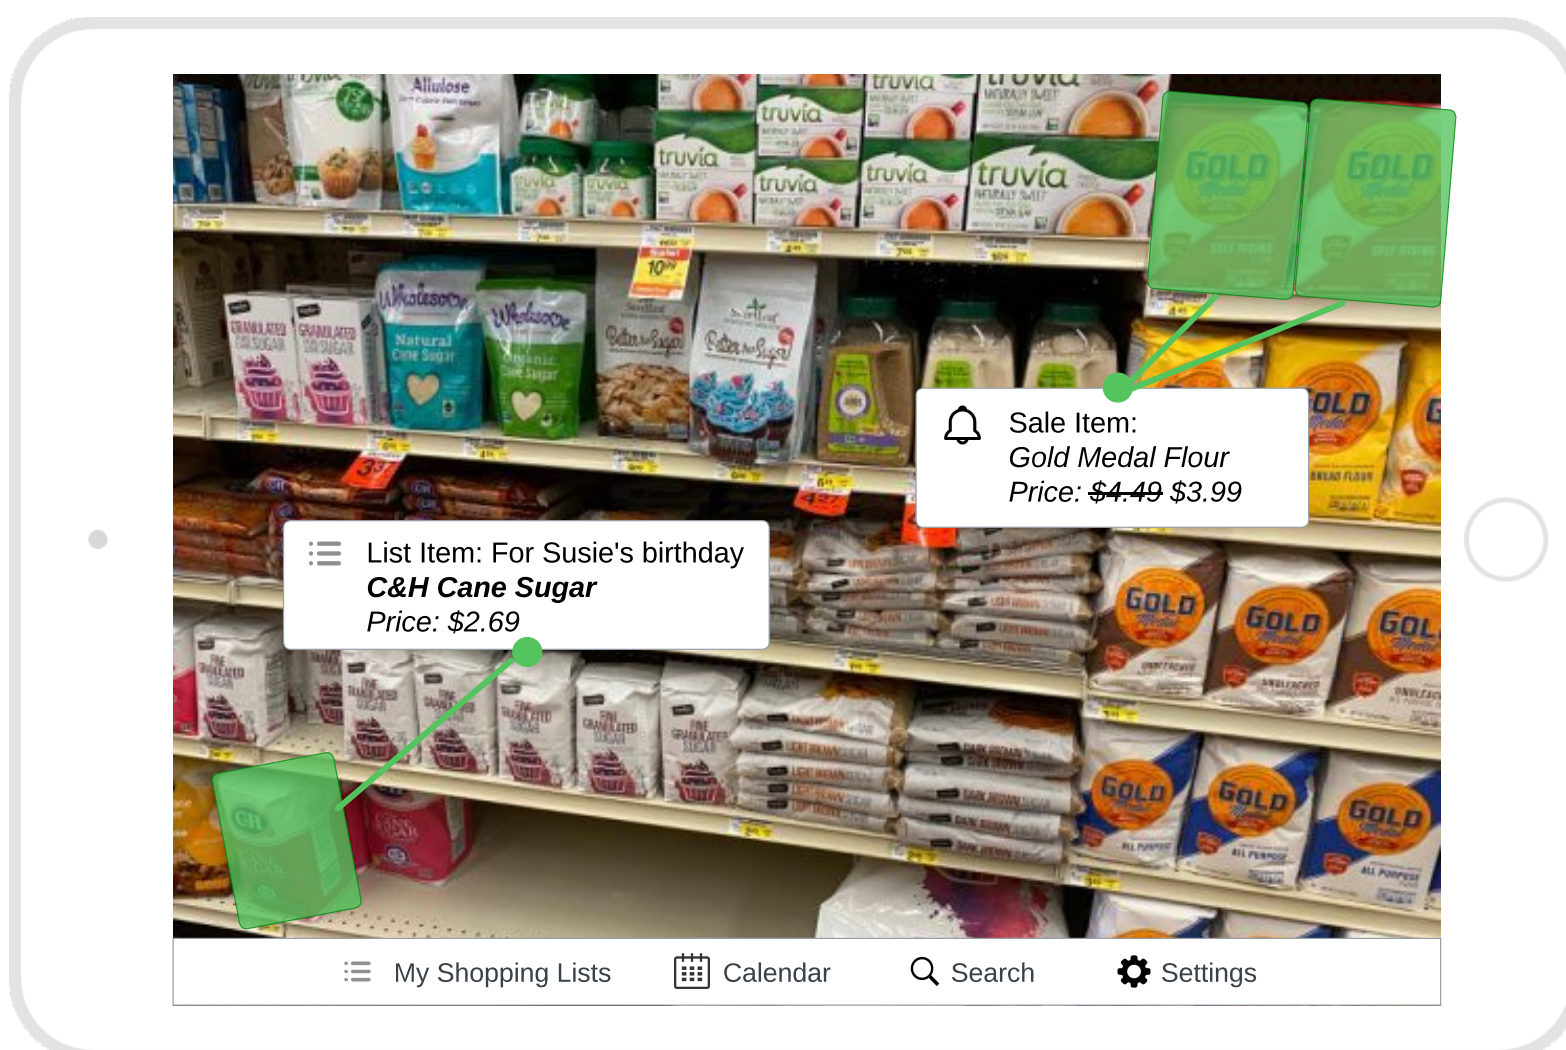

Real-world Item Searching (AR)

From far away, items on your shopping list appear highlighted under large rectangles so that the general area of the shelf can be located. (Done via a virtual positioning system, such as a store-based QR code.)

When nearby, items on your shopping list (and items of interest, such as sale items) appear more specifically by their boundaries being highlighted.

Users can learn more about a new item by scanning its barcode. This brings up information about it as well as other action item options.